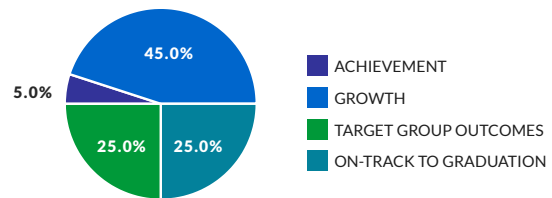

OVERVIEW

School Details

Grades : K3-8

Enrollment : 502

Percent open enrollment : 3%

Milwaukee College Prep—Lola-Rowe North's mission is where knowledge plus character pave the road to college and beyond. One of the guiding core beliefs is that every child has a unique and individual genius and will be prepared to go to college with the help of highly trained staff.

The statement above is provided by the school. It is not an evaluation by the Wisconsin DPI.

Student Groups

Score Summary

! Due to the COVID-19 pandemic, please use caution when interpreting scores and ratings. Careful review of the detailed data on all pages is encouraged. Also, see <https://dpi.wi.gov/accountability/resources>.

Exceeds Expectations

PRIORITY AREA WEIGHTS

Priority Area Scores

ACHIEVEMENT

GROWTH

TARGET GROUP OUTCOMES

ON-TRACK TO GRADUATION