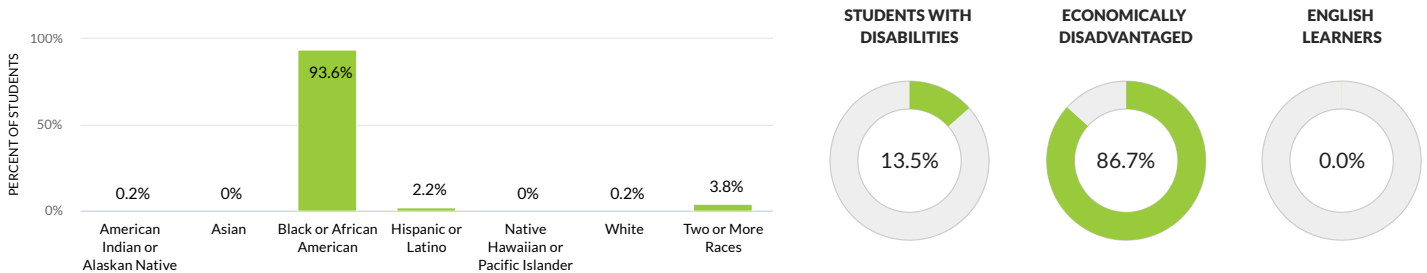

OVERVIEW

School Details

Grades : K3-8

Enrollment : 502

Percent open enrollment : 3%

Milwaukee College Prep—Lola-Rowe North's mission is where knowledge plus character pave the road to college and beyond. One of the guiding core beliefs is that every child has a unique and individual genius and will be prepared to go to college with the help of highly trained staff.

The statement above is provided by the school. It is not an evaluation by the Wisconsin DPI.

Student Groups