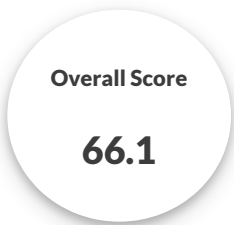

Score Summary

! Due to the COVID-19 pandemic, please use caution when interpreting scores and ratings. Careful review of the detailed data on all pages is encouraged. Also, see <https://dpi.wi.gov/accountability/resources>.