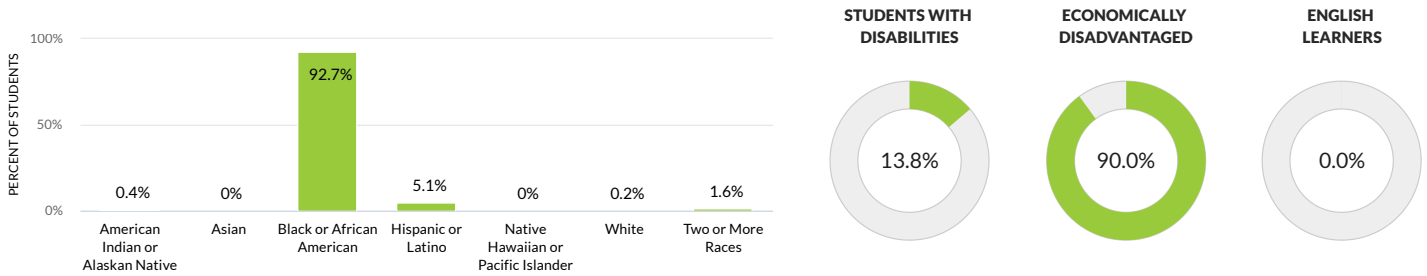

OVERVIEW

School Details

Grades : K3-8

Enrollment : 491

Percent open enrollment : 1.8%

Milwaukee College Prep—Lloyd Street's mission is where knowledge plus character pave the road to college and beyond. One of the guiding core beliefs is that every child has a unique and individual genius and will be prepared to go to college with the help of highly trained staff.

The statement above is provided by the school. It is not an evaluation by the Wisconsin DPI.

Student Groups