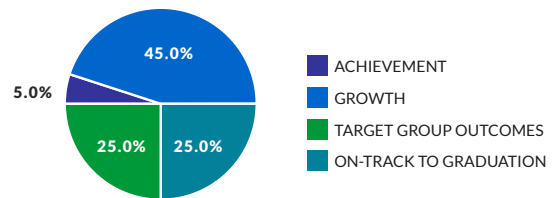

The statement above is provided by the school. It is not an evaluation by the Wisconsin DPI.

Student Groups

Score Summary

! Due to the COVID-19 pandemic, please use caution when interpreting scores and ratings. Careful review of the detailed data on all pages is encouraged. Also, see <https://dpi.wi.gov/accountability/resources>.

Meets Expectations

PRIORITY AREA WEIGHTS

Priority Area Scores

ACHIEVEMENT

GROWTH

TARGET GROUP OUTCOMES

ON-TRACK TO GRADUATION